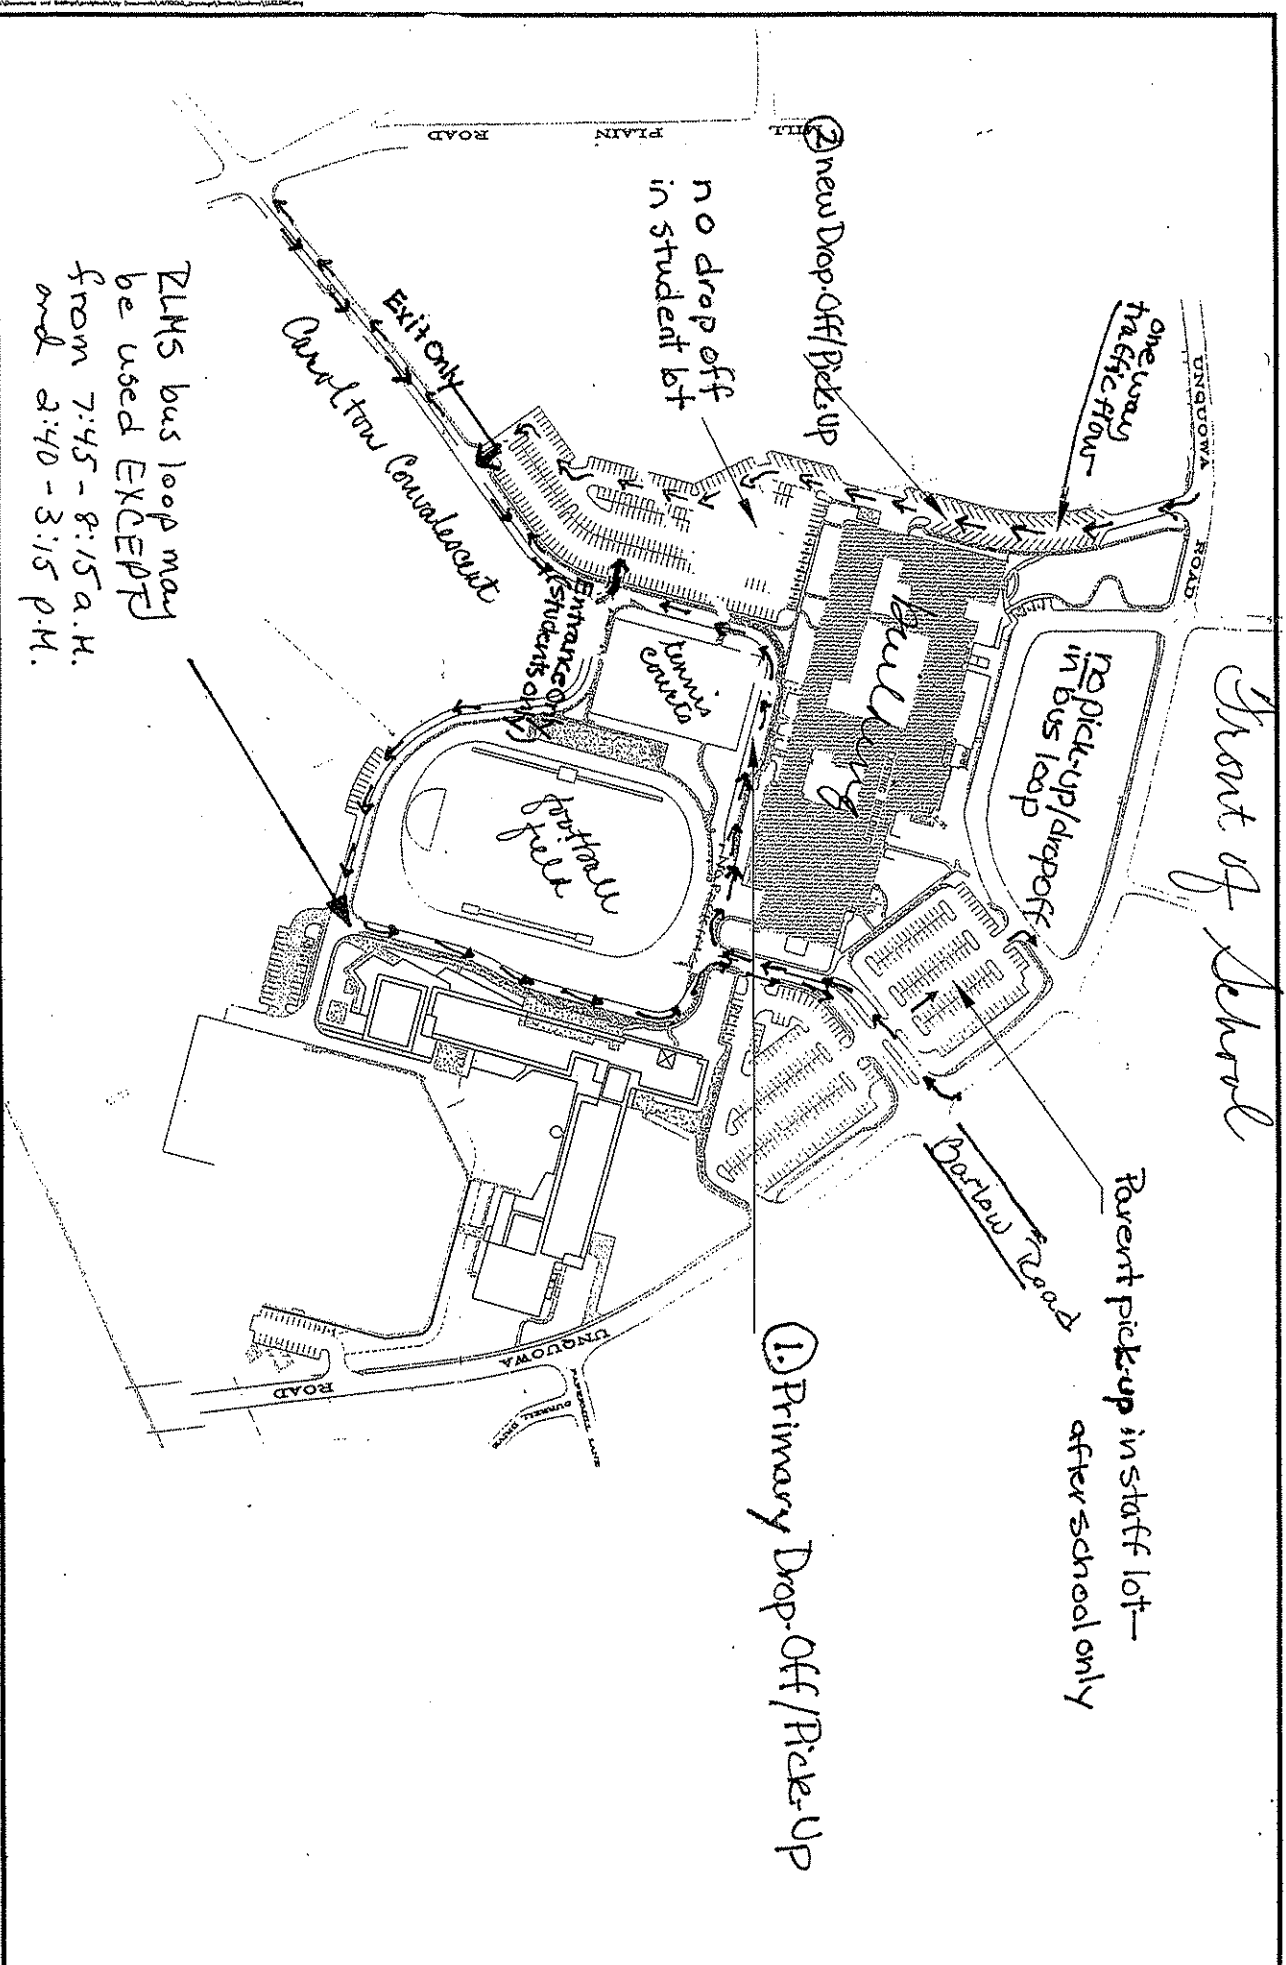

Fairfield Ludlowe High School

Traffic Patterns, Drop-off, and Pick-up Sites

ZLMS bus loop may be used EXCEPT from 7:45 - 8:15 a.m. and 2:40 - 3:15 p.m.